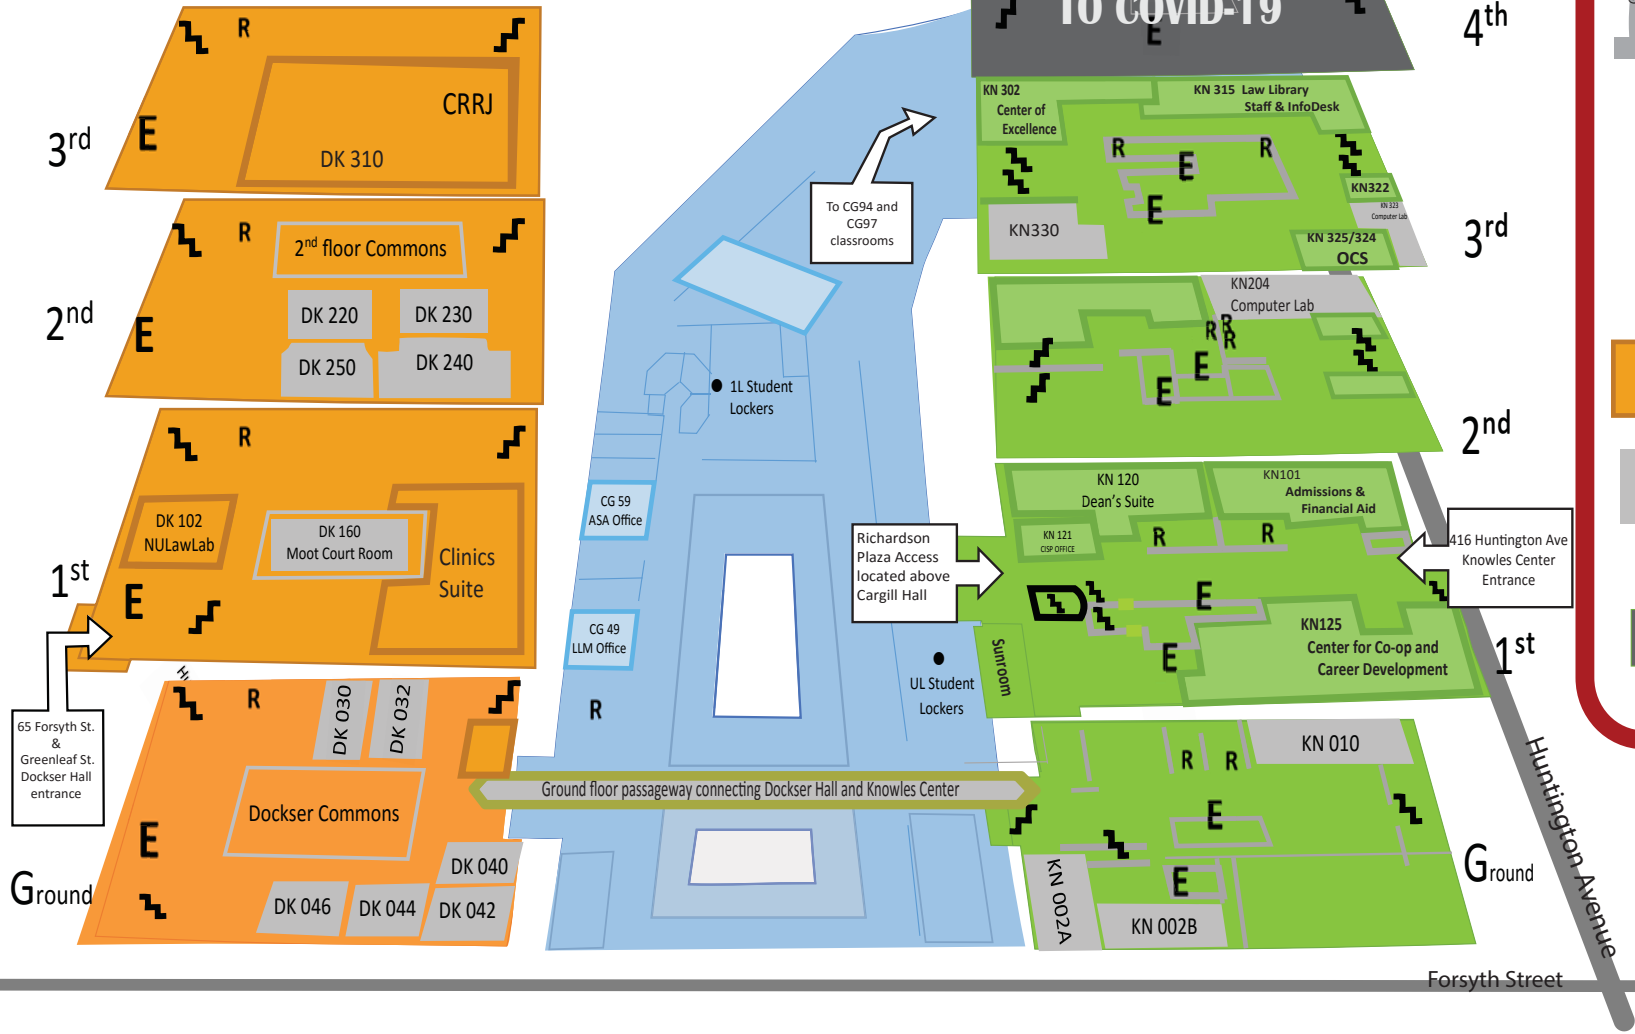

Dockser Hall (DK)

Cargill Hall (CG)

Knowles Center (KN)

Leon Street

Greenleaf Street

Huntington Avenue

Forsyth Street

R Restroom

Stairs
Stairwells are directional
Please respect posted signs

E Elevator

Office

Classroom
Teaching Spaces

Law Collection is currently Law Library Staff Access Only